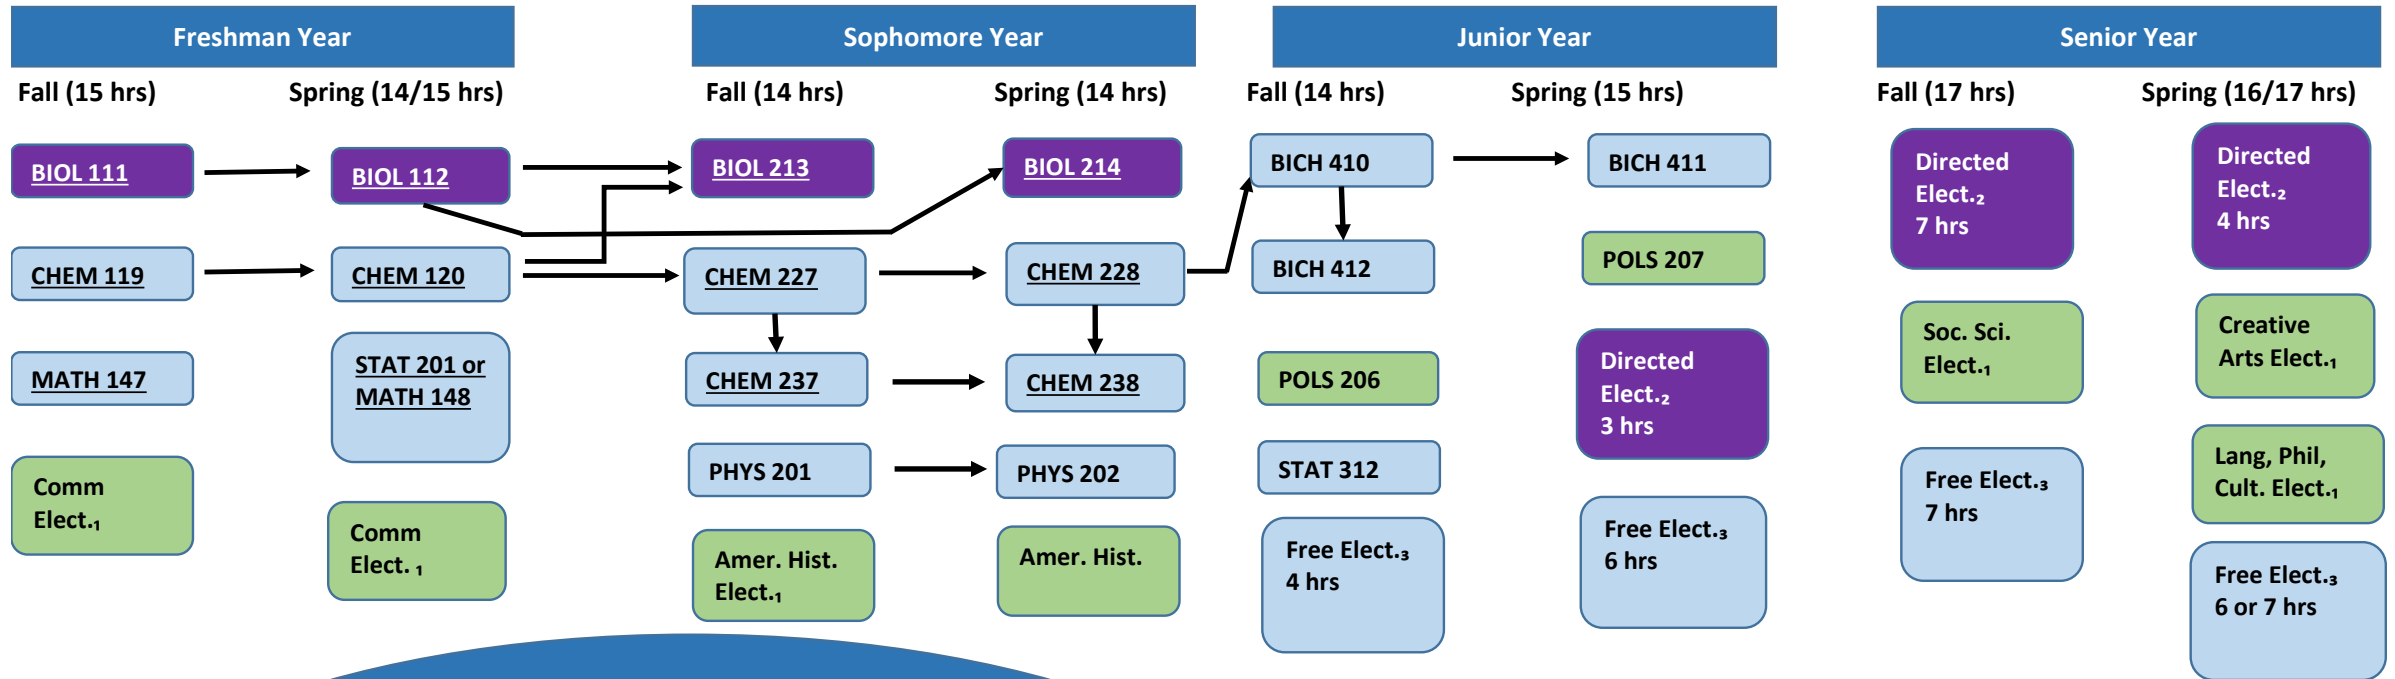

BA Biology
Recommended Degree Plan
 120 semester hours

Footnotes:

1. See core.tamu.edu for course options. One International and Cultural Diversity and one Cultural Discourse required to graduate. *Core curriculum electives are flexible and may generally be taken any semester.*
2. Options any 300-400 level BIOL; GENE302/314; BICH464; VIBS343; VIBS443. Two courses must be designated Writing Intensive.
3. Should be used to fulfill required minor. Select from any 100-499 course not used elsewhere except AGLS 101, ASCC 101, ASCC 102, ASCC 289, BIMS 101, BIOL 107, BIOL 113, BIOL 206, BUSN 100, CHEM 106, CHEM 116, HORT101, MATH 102, MATH 142, WFSC 101. Only one KINE 199 may be used as a general elective.

Univeristy Core Curriculum

Major Coursework

Underline indicates CBK coursework to be completed before start of Junior Year

Course order/prerequisite order indiated by arrows

Courses must be taken concurrently