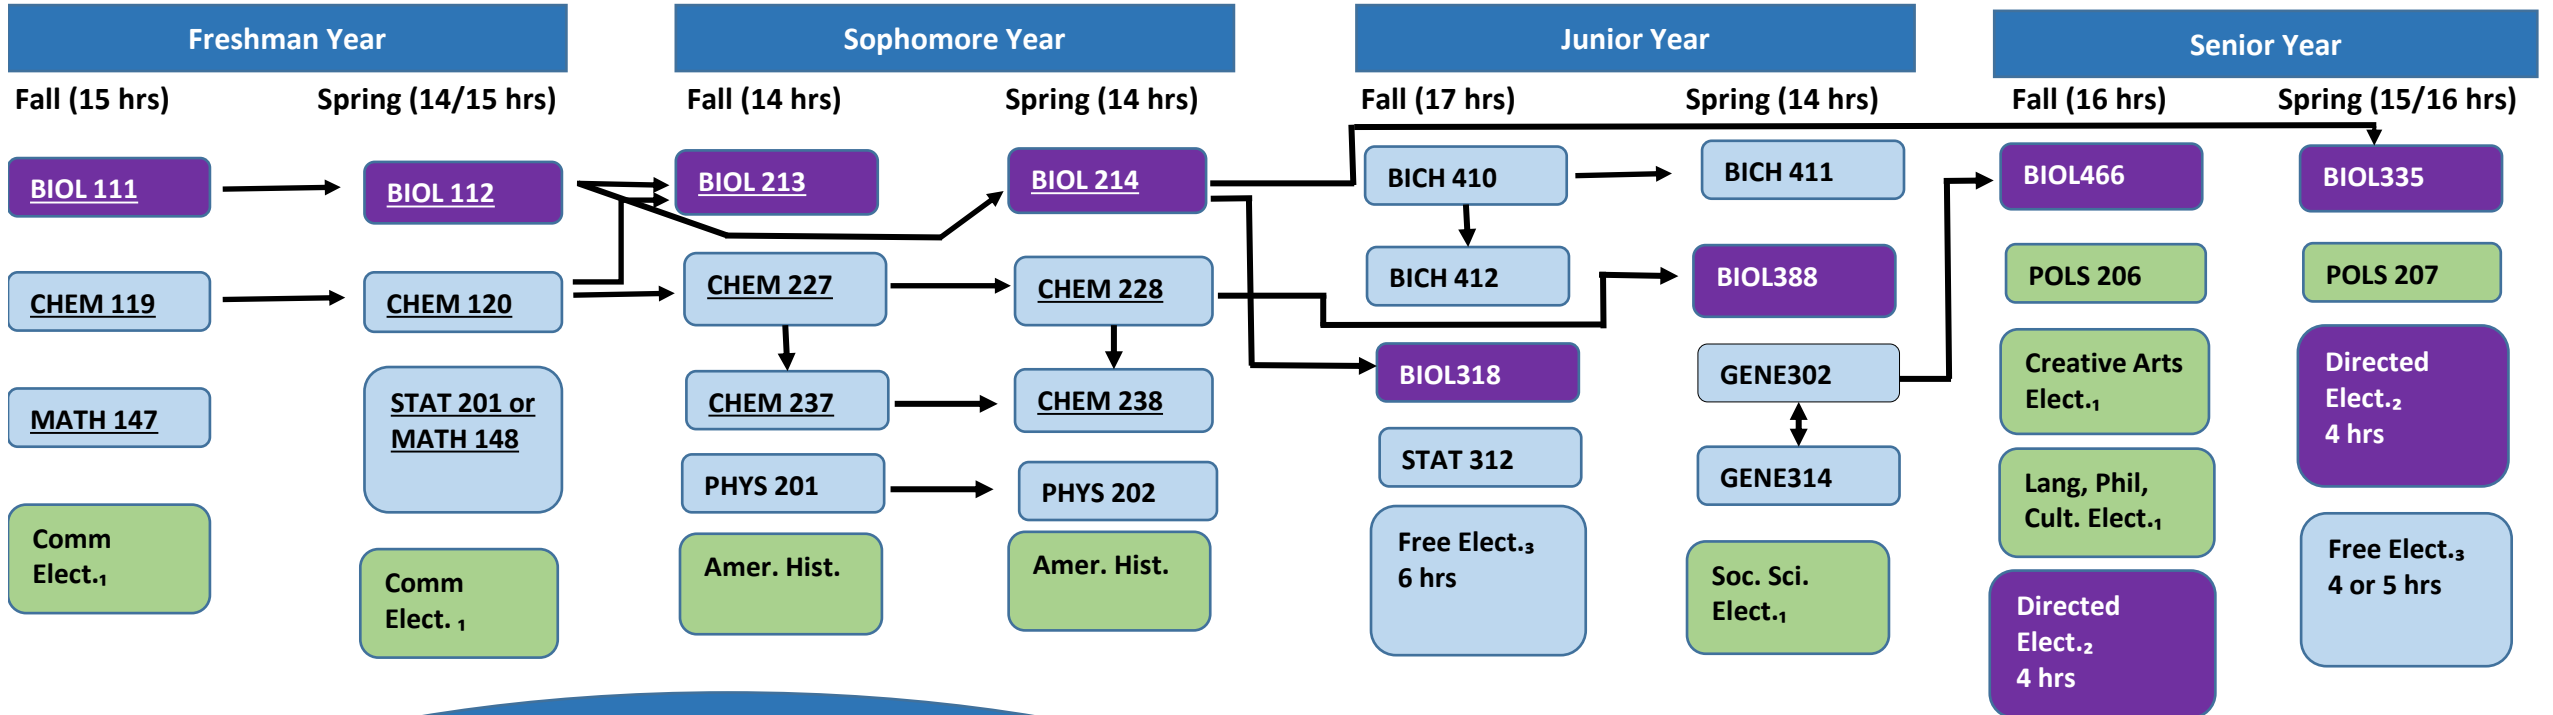

BS Zoology
Recommended Degree Plan
 120 semester hours

Footnotes:

1. See core.tamu.edu for course options. One International and Cultural Diversity and one Cultural Discourse required to graduate.
2. See catalog for course options. Two courses must be designated Writing Intensive.
3. Select from any 100-499 course not used elsewhere except AGLS 101, ASCC 101, ASCC 102, ASCC 289, BIMS 101, BIOL 107, BIOL 113, BIOL 206, BUSN 100, CHEM 106, CHEM 116, HORT101, MATH 102, MATH 142, WFSC 101. Only one KINE 199 may be used as a general elective.

University Core Curriculum

Major Coursework

Underline indicates CBK coursework to be completed before start of Junior Year

Course order/prerequisite order indicated by arrows →

Courses must be taken concurrently ↔